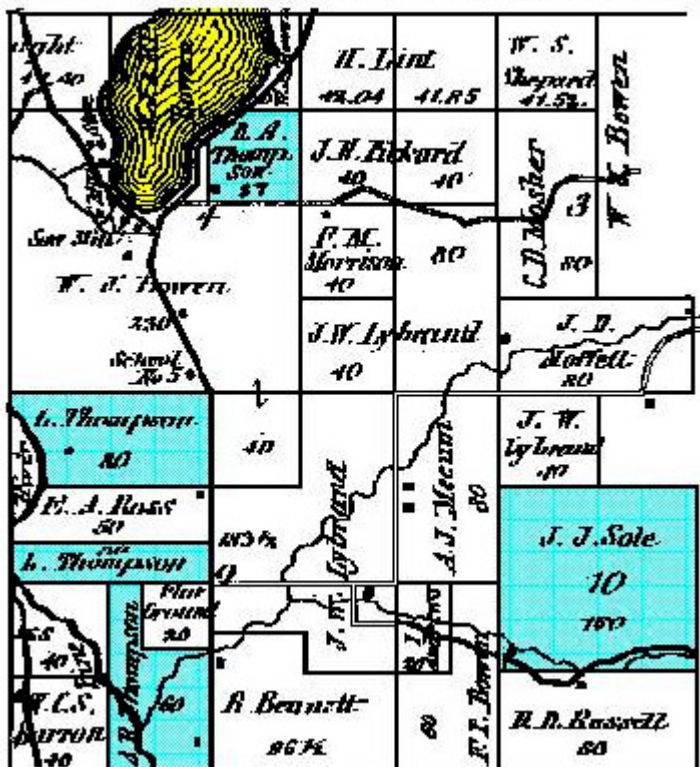

1874 Richland Township plat map

Section 10 THOMPSON related families

Richland Township 10 North Range 1 East 1874

THOMPSON A. B.	60 acres
THOMPSON L.	80 + 30 (110) acres
THOMPSON D. A.	37 acres
SOLE J. J.	160 acres

Family full names, dates, likely household members in 1874

THOMPSON Aaron B. 1807-1883 and wife Paula "Polly" Jordan 1816-1899
 Daughter: Phoebe Ann 1856-1938. *Household included present Fairgrounds*
[Brother to Luman THOMPSON, father of David and Fannie Thompson Soule]